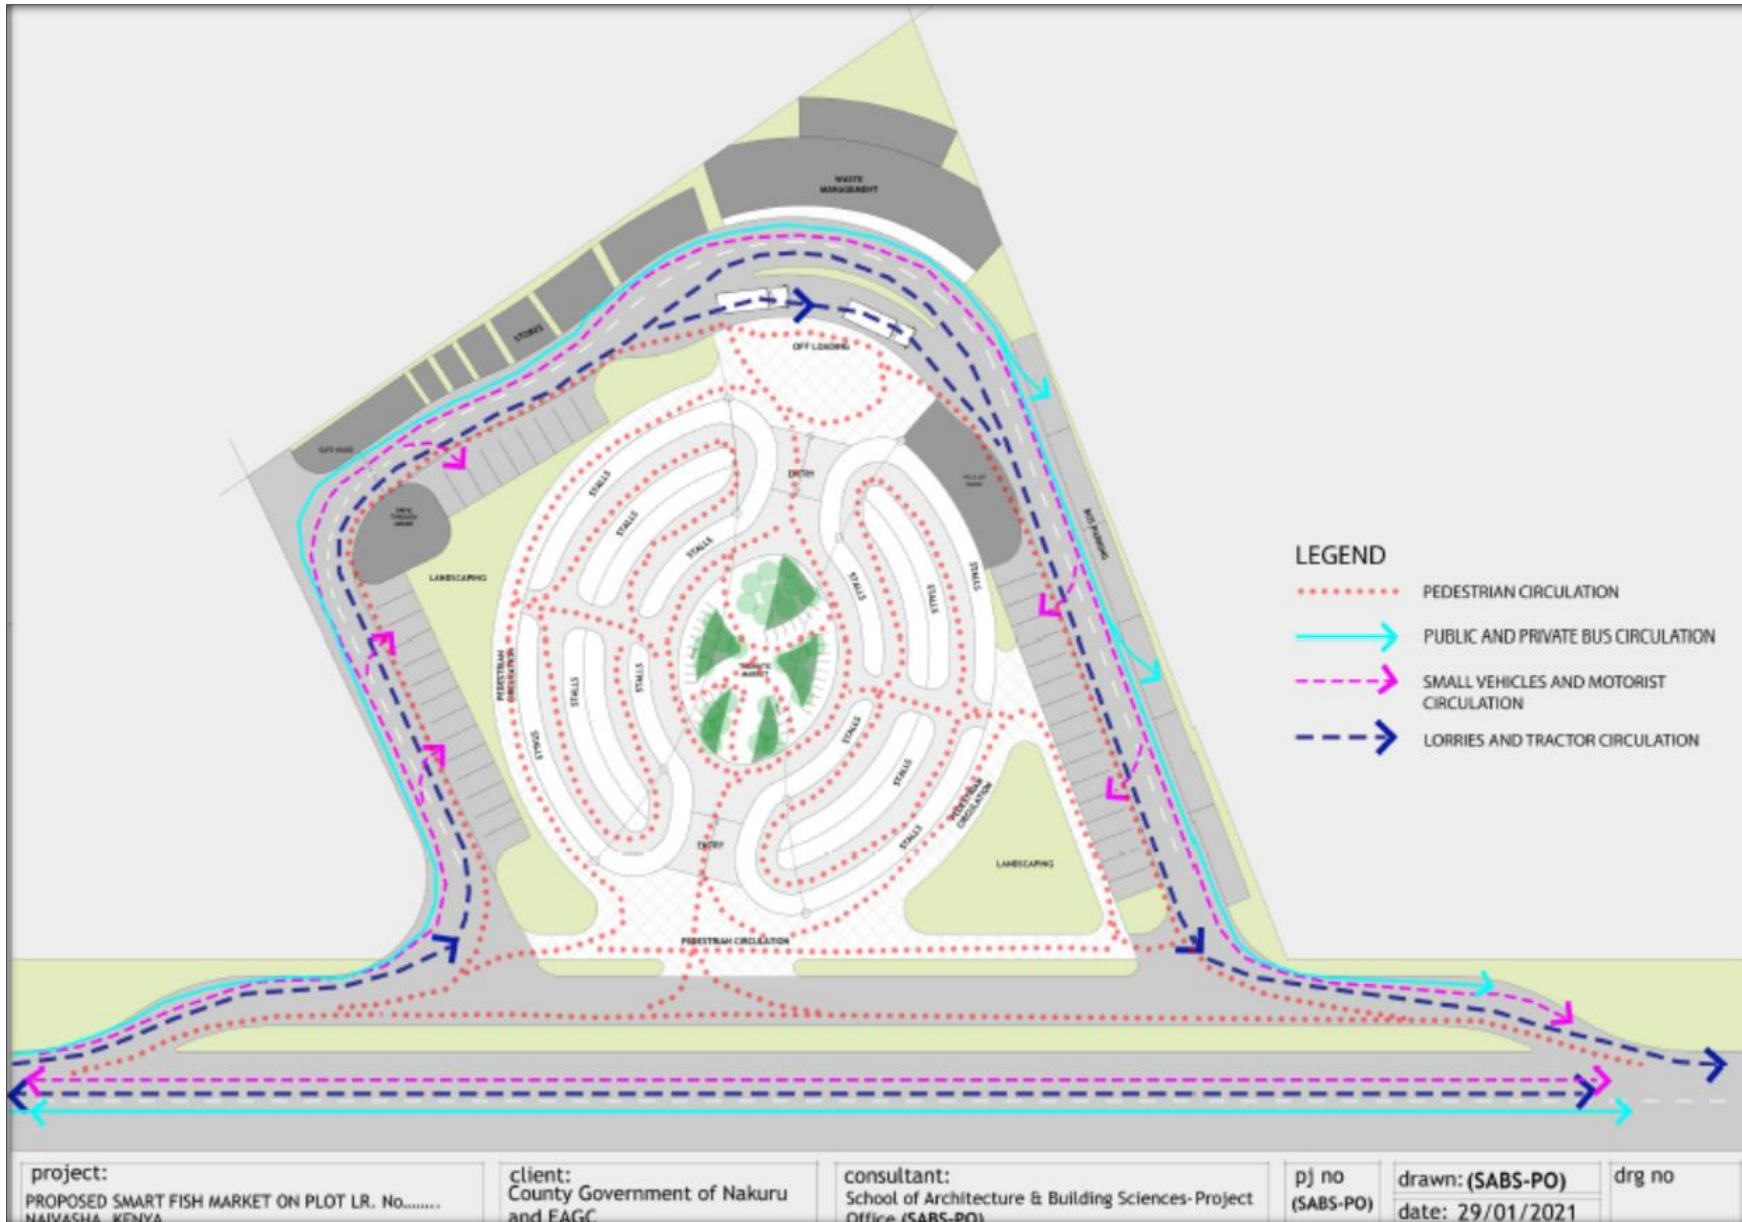

NAIVASHA SMART FISH & VEGETABLE MARKET DESIGNS, KENYA

Stall details

Following the simplified instructions, anyone can move the moving parts around and have a display able to hold functions such as retailing, displaying and storage. The units can then be moved around and reconstructed to take up less space for sufficient storage. This allows portability and adaptability.

Low Cost

Mobile

Storage

Assemblage

Cooperation

PROJECT DESCRIPTION	
PROPOSED MARKET CENTRE IN NAIVASHA	
SITE LOCATION	NAIIVASHA
DATE OF	
SCALE AND DESCRIPTION	
N	
SCALE: 1:1000	DATE: JANUARY 2021