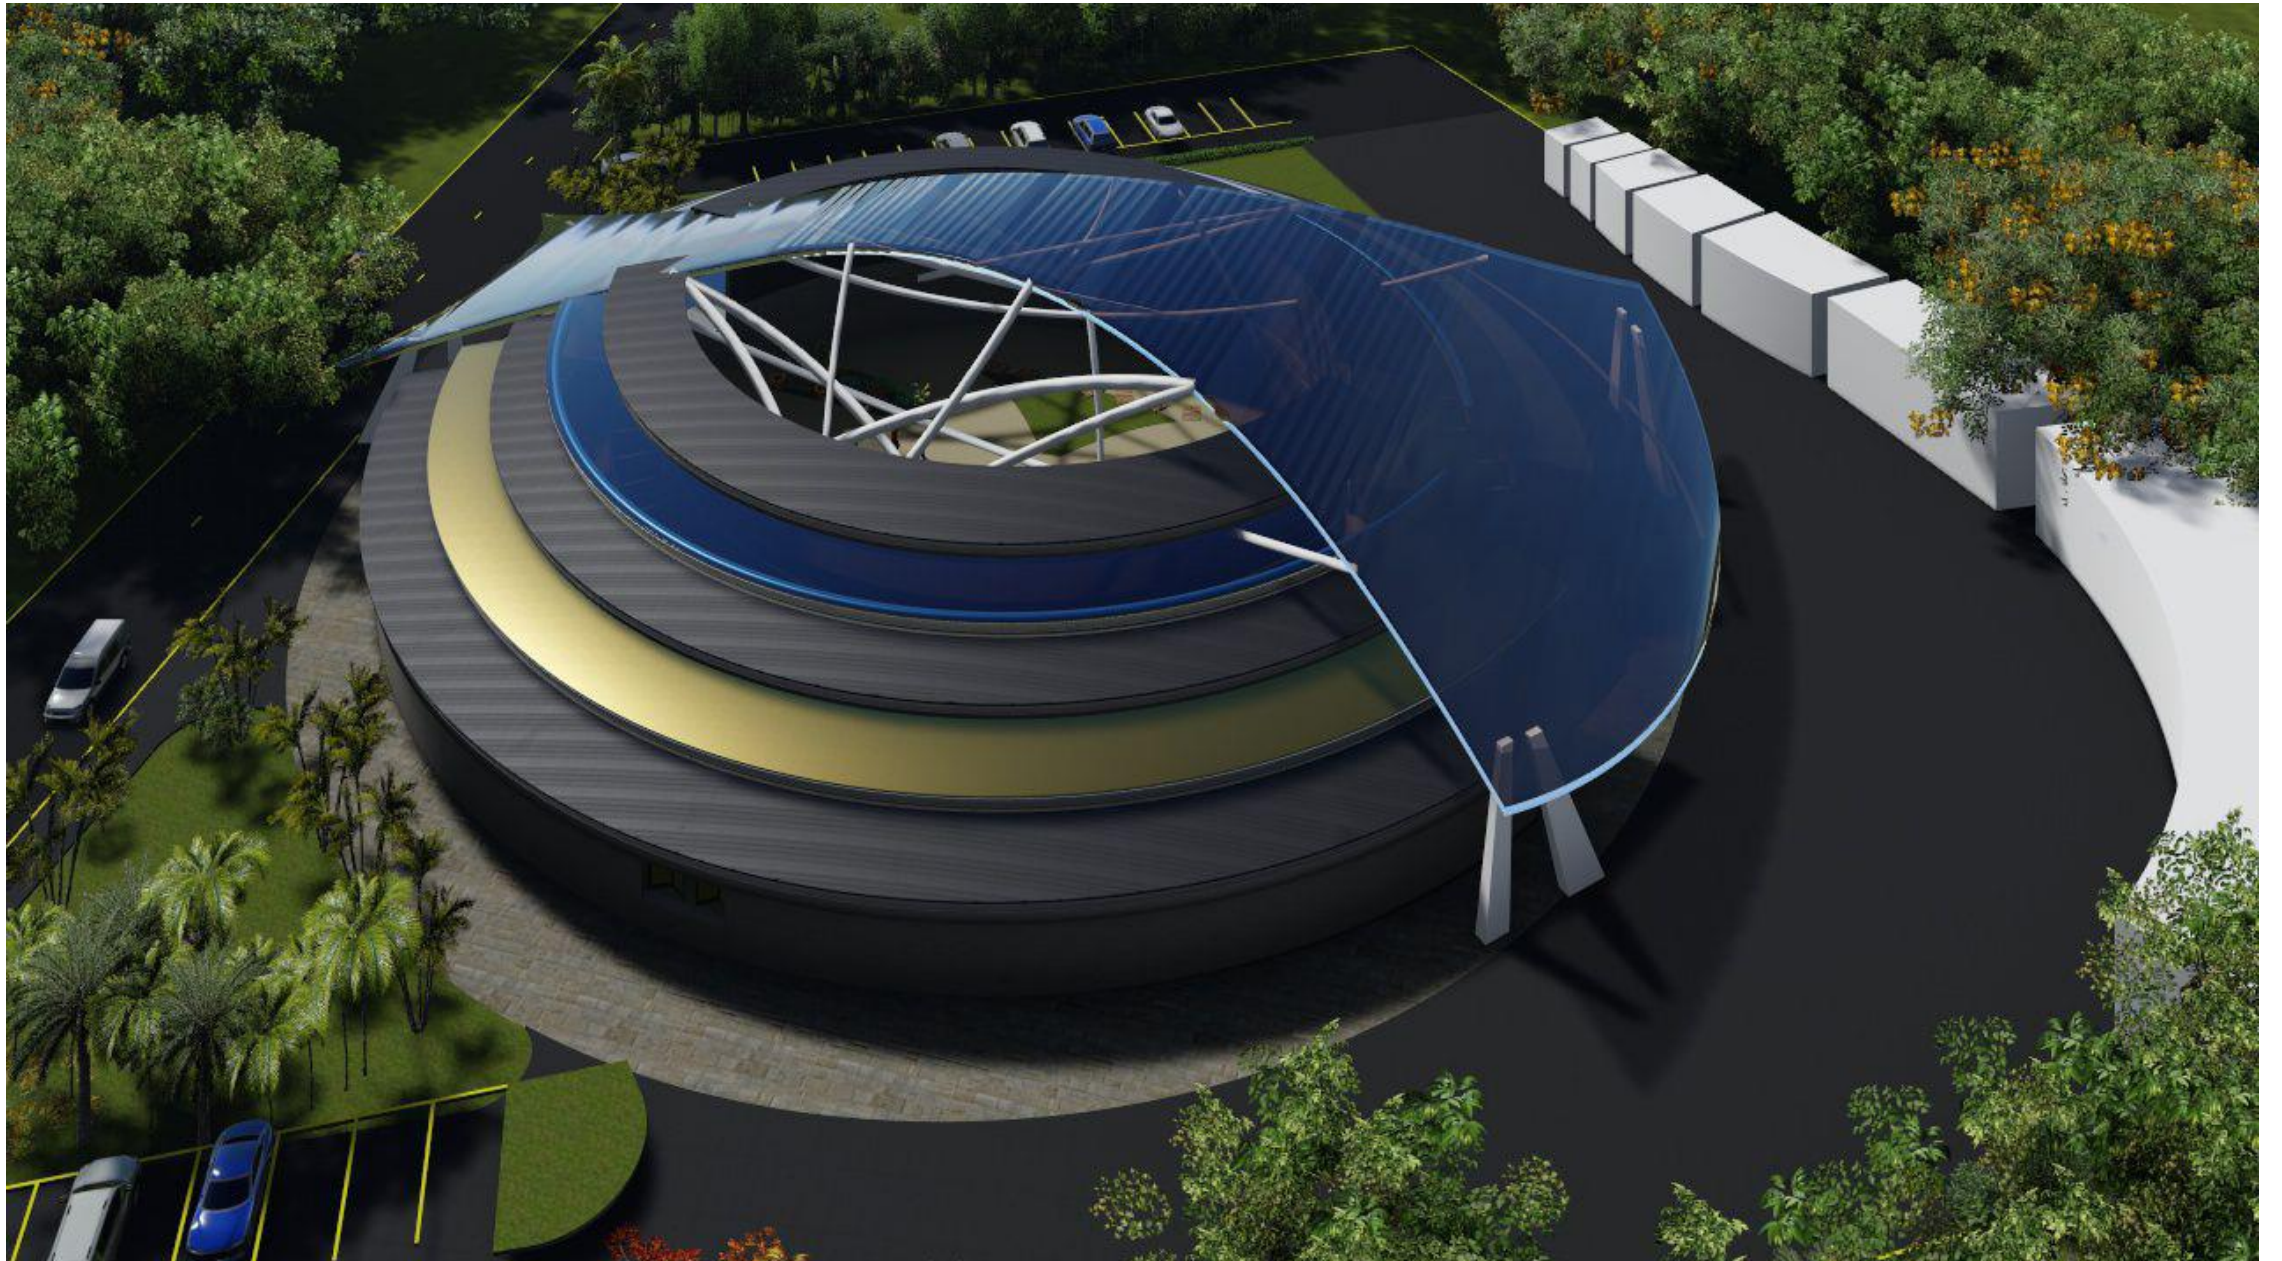

NAIVASHA SMART FISH & VEGETABLE MARKET DESIGNS, KENYA

Stall details

Following the simplified instructions, anyone can move the moving parts around and have a display able to hold functions such as retailing, displaying and storage. The units can then be moved around and reconstructed to take up less space for sufficient storage. This allows portability and adaptability.

Low Cost

Mobile

Storage

Assemblage

Cooperation

PROJECT DESCRIPTION	
PROPOSED MARKET CENTRE IN NAIVASHA	
SITE LOCATION	NAIIVASHA
DATE OF	
SCALE AND DESCRIPTION	
N	
SCALE: 1:1000	DATE: JANUARY 2021