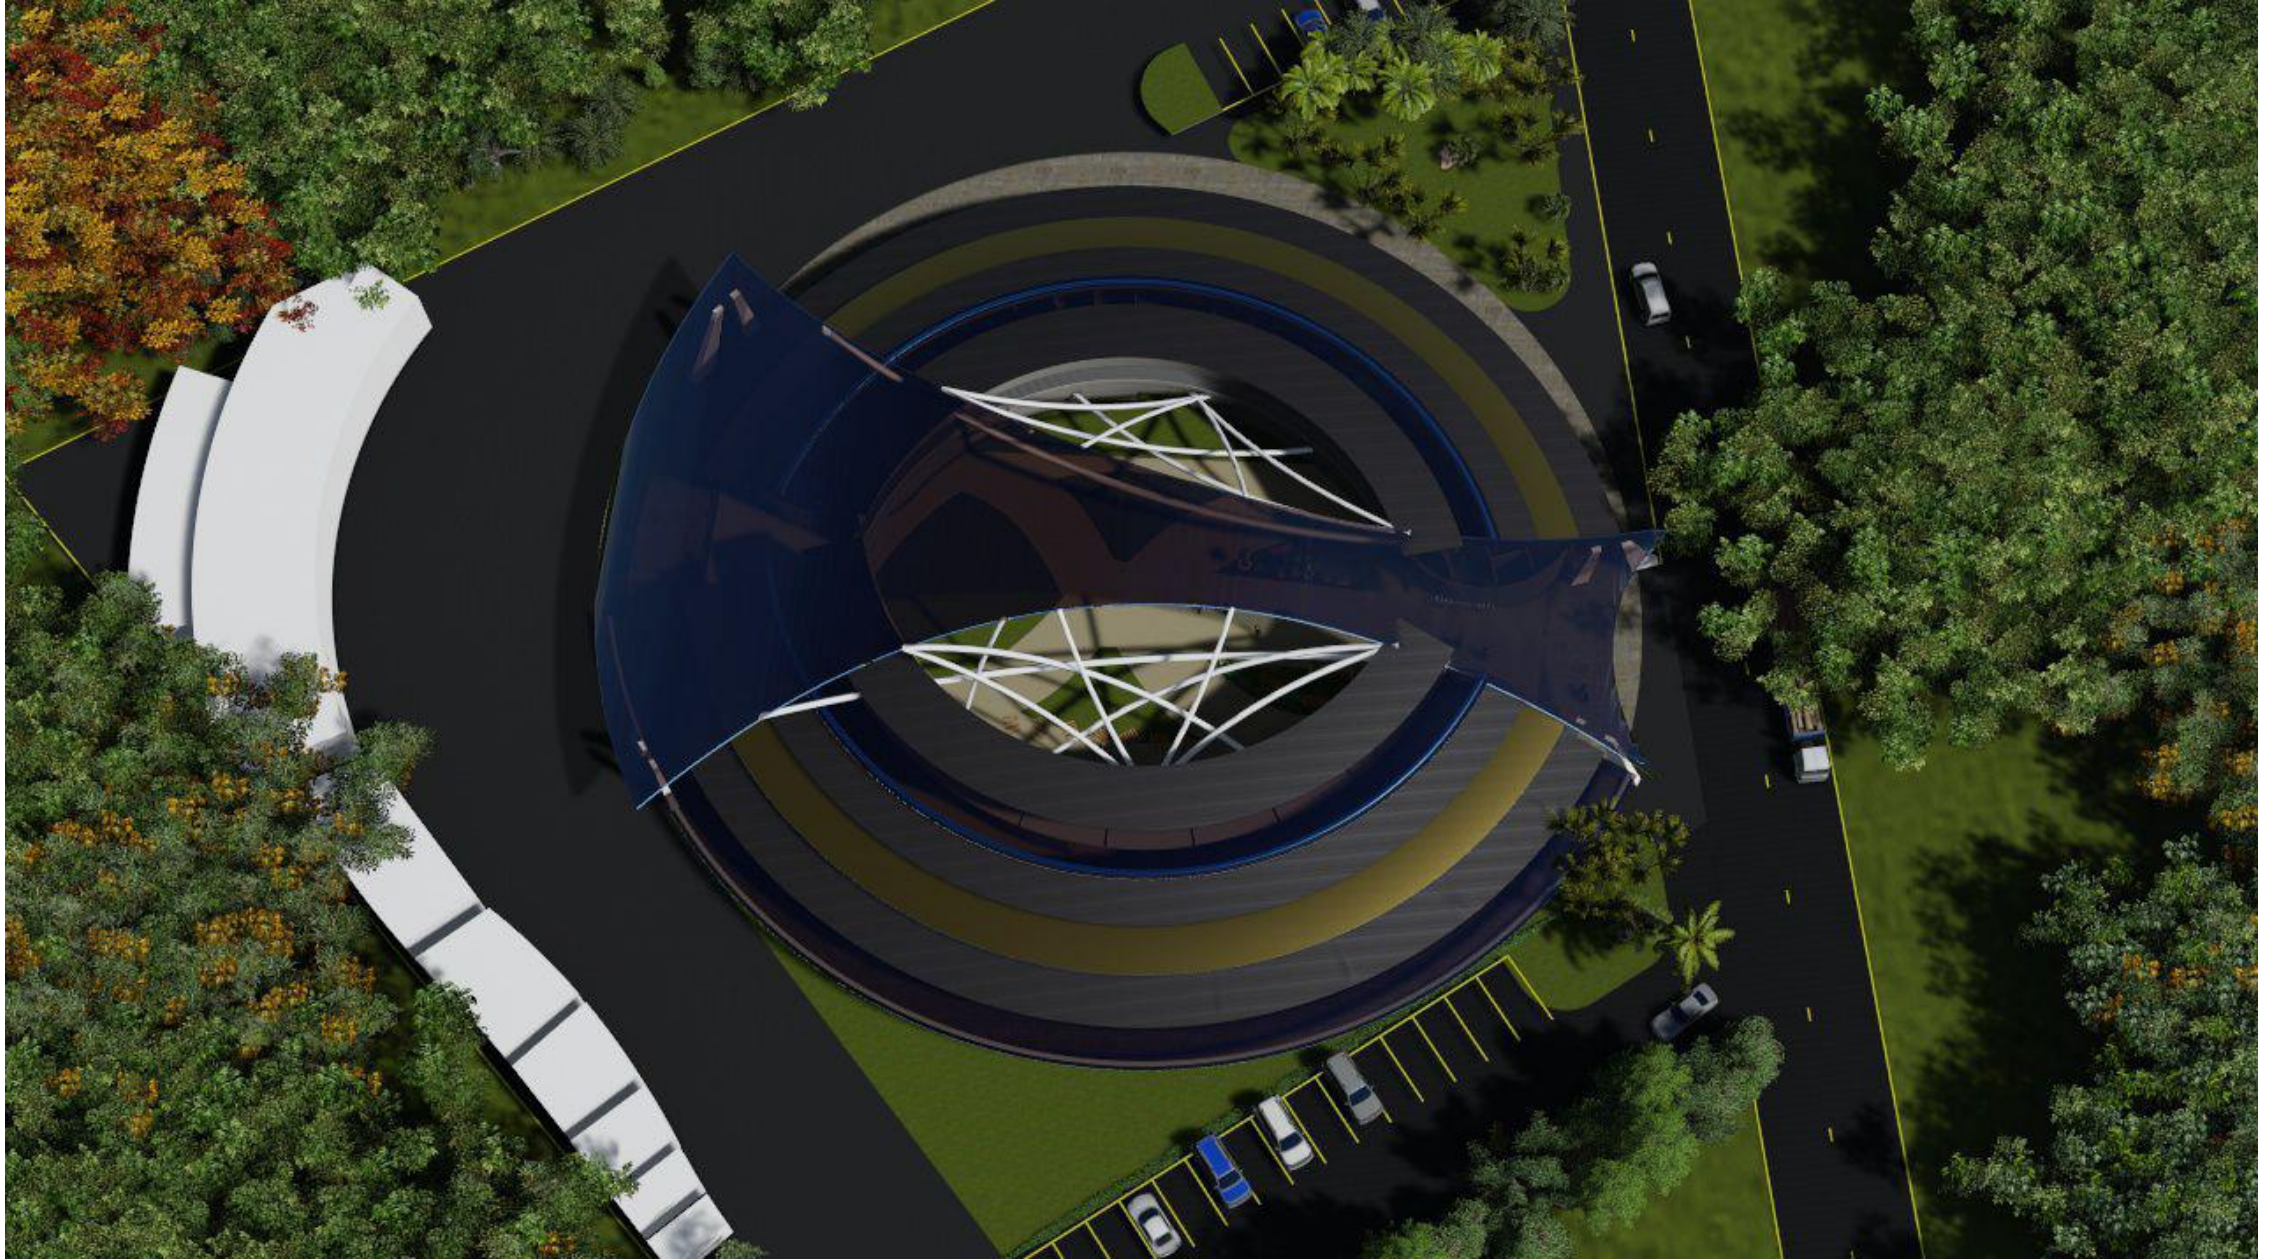

NAIVASHA SMART FISH & VEGETABLE MARKET DESIGNS, KENYA

Stall details

Following the simplified instructions, anyone can move the moving parts around and have a display able to hold functions such as retailing, displaying and storage. The units can then be moved around and reconstructed to take up less space for sufficient storage. This allows portability and adaptability.

Low Cost

Mobile

Storage

Assemblage

Cooperation

PROJECT DESCRIPTION	
PROPOSED MARKET CENTRE IN NAIVASHA	
SITE LOCATION	NAIIVASHA
DATE OF	
SCALE AND DESCRIPTION	
N	
SCALE: 1:1000	DATE: JANUARY 2021