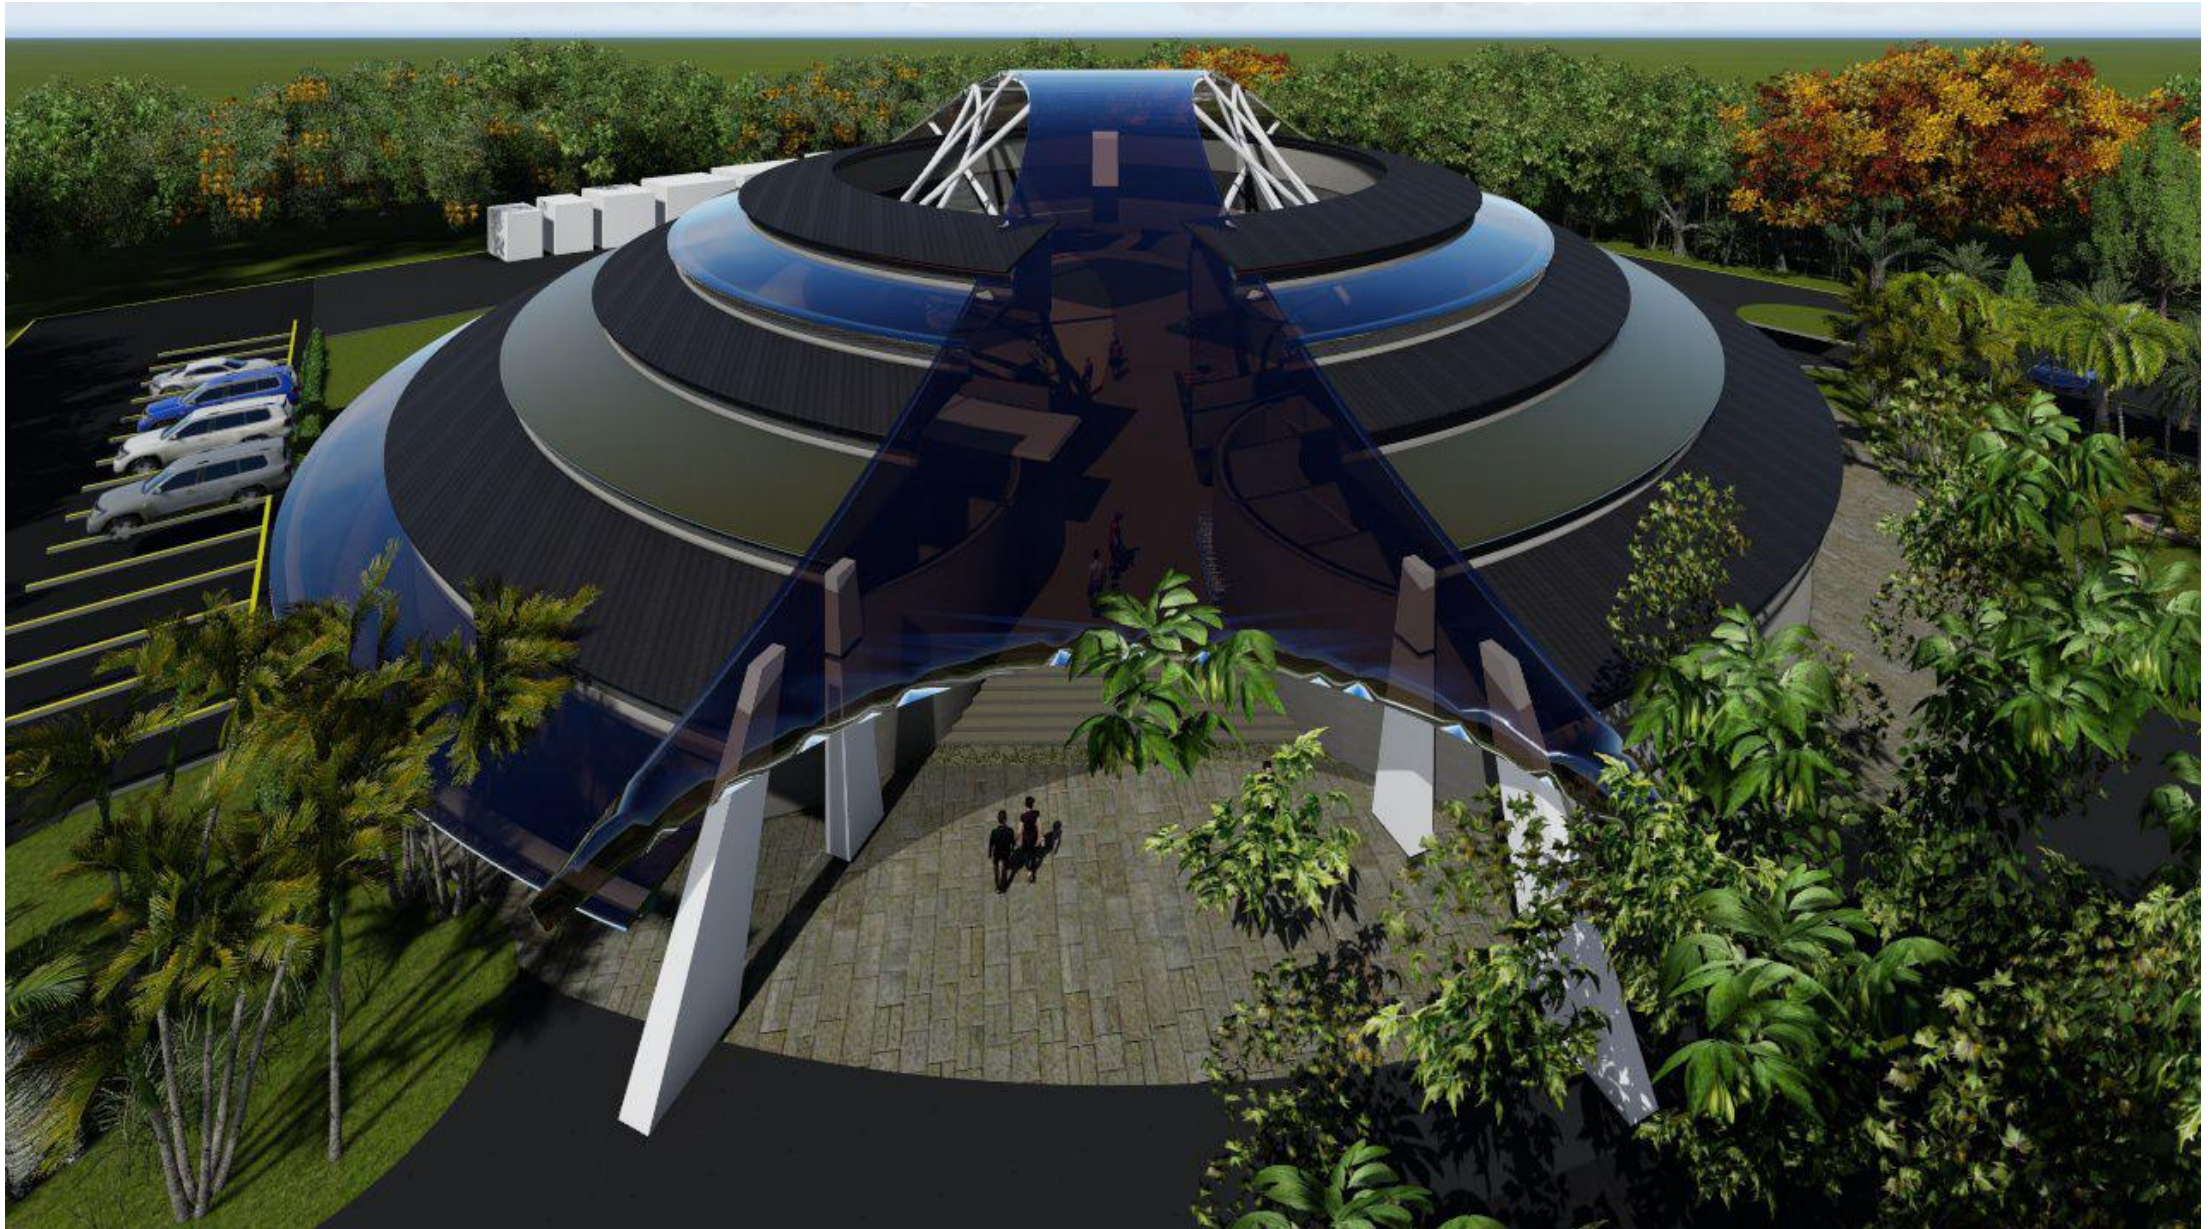

NAIVASHA SMART FISH & VEGETABLE MARKET DESIGNS, KENYA

Stall details

Following the simplified instructions, anyone can move the moving parts around and have a display able to hold functions such as retailing, displaying and storage. The units can then be moved around and reconstructed to take up less space for sufficient storage. This allows portability and adaptability.

Low Cost

Mobile

Storage

Assemblage

Cooperation

PROJECT DESCRIPTION	
PROPOSED MARKET CENTRE IN NAIVASHA	
SITE LOCATION	NAIIVASHA
DATE OF	
SCALE AND DESCRIPTION	
N	
SCALE: 1:1000	DATE: JANUARY 2021